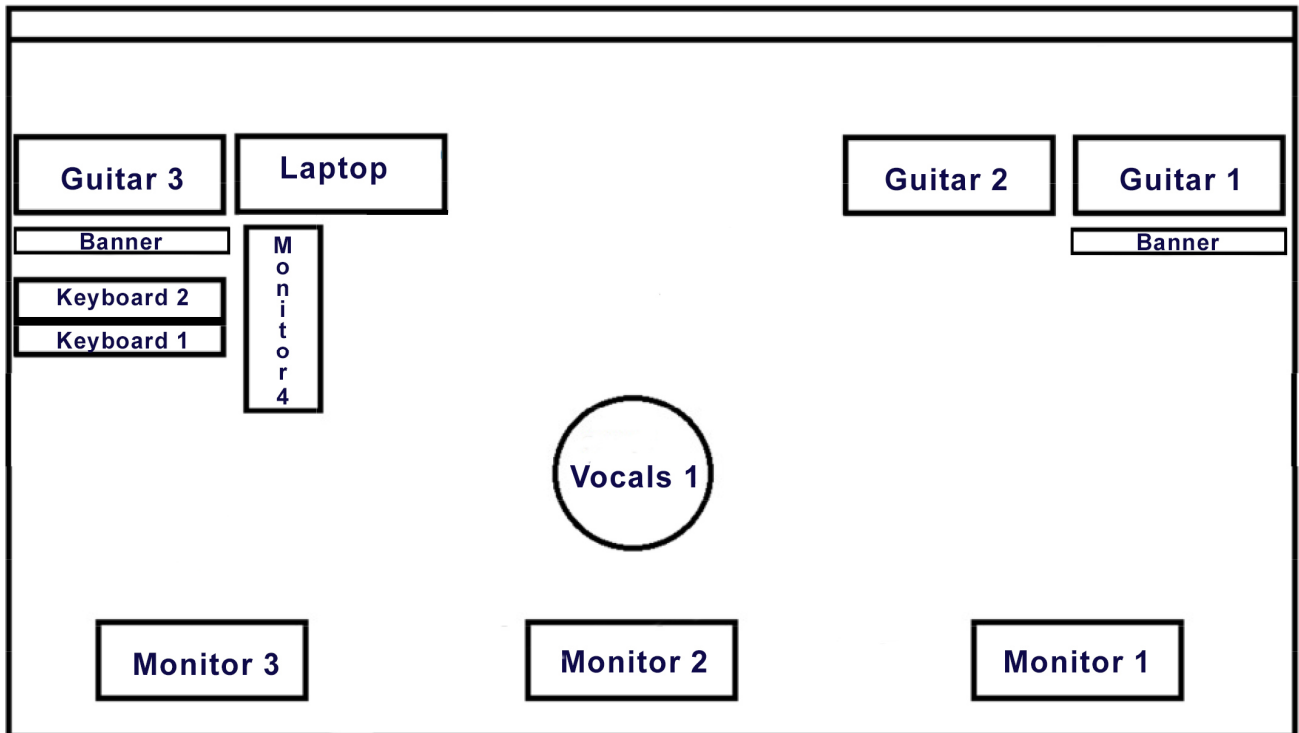

# Tech & Stagerider Atrium Noctis

Bühnenplan:

Back Line			
	Name	Head	Cabinet
Guitar 1	Dirk	Marshall JVM410 H	4x12" Orange PPC412 BK
Guitar 2	Michael	Engl Powerball	4x12" Fame GN412A
Guitar 3	David	Fame Bulldozer	4x12" Fame GN412A

	Name	Equipment	
Keyboard 1	Heike	Roland Juno D	
Keyboard 2	"	Yamaha S90	
Vocals 1	Benny	Shure SM 58	
Laptop / Drumcomputer			